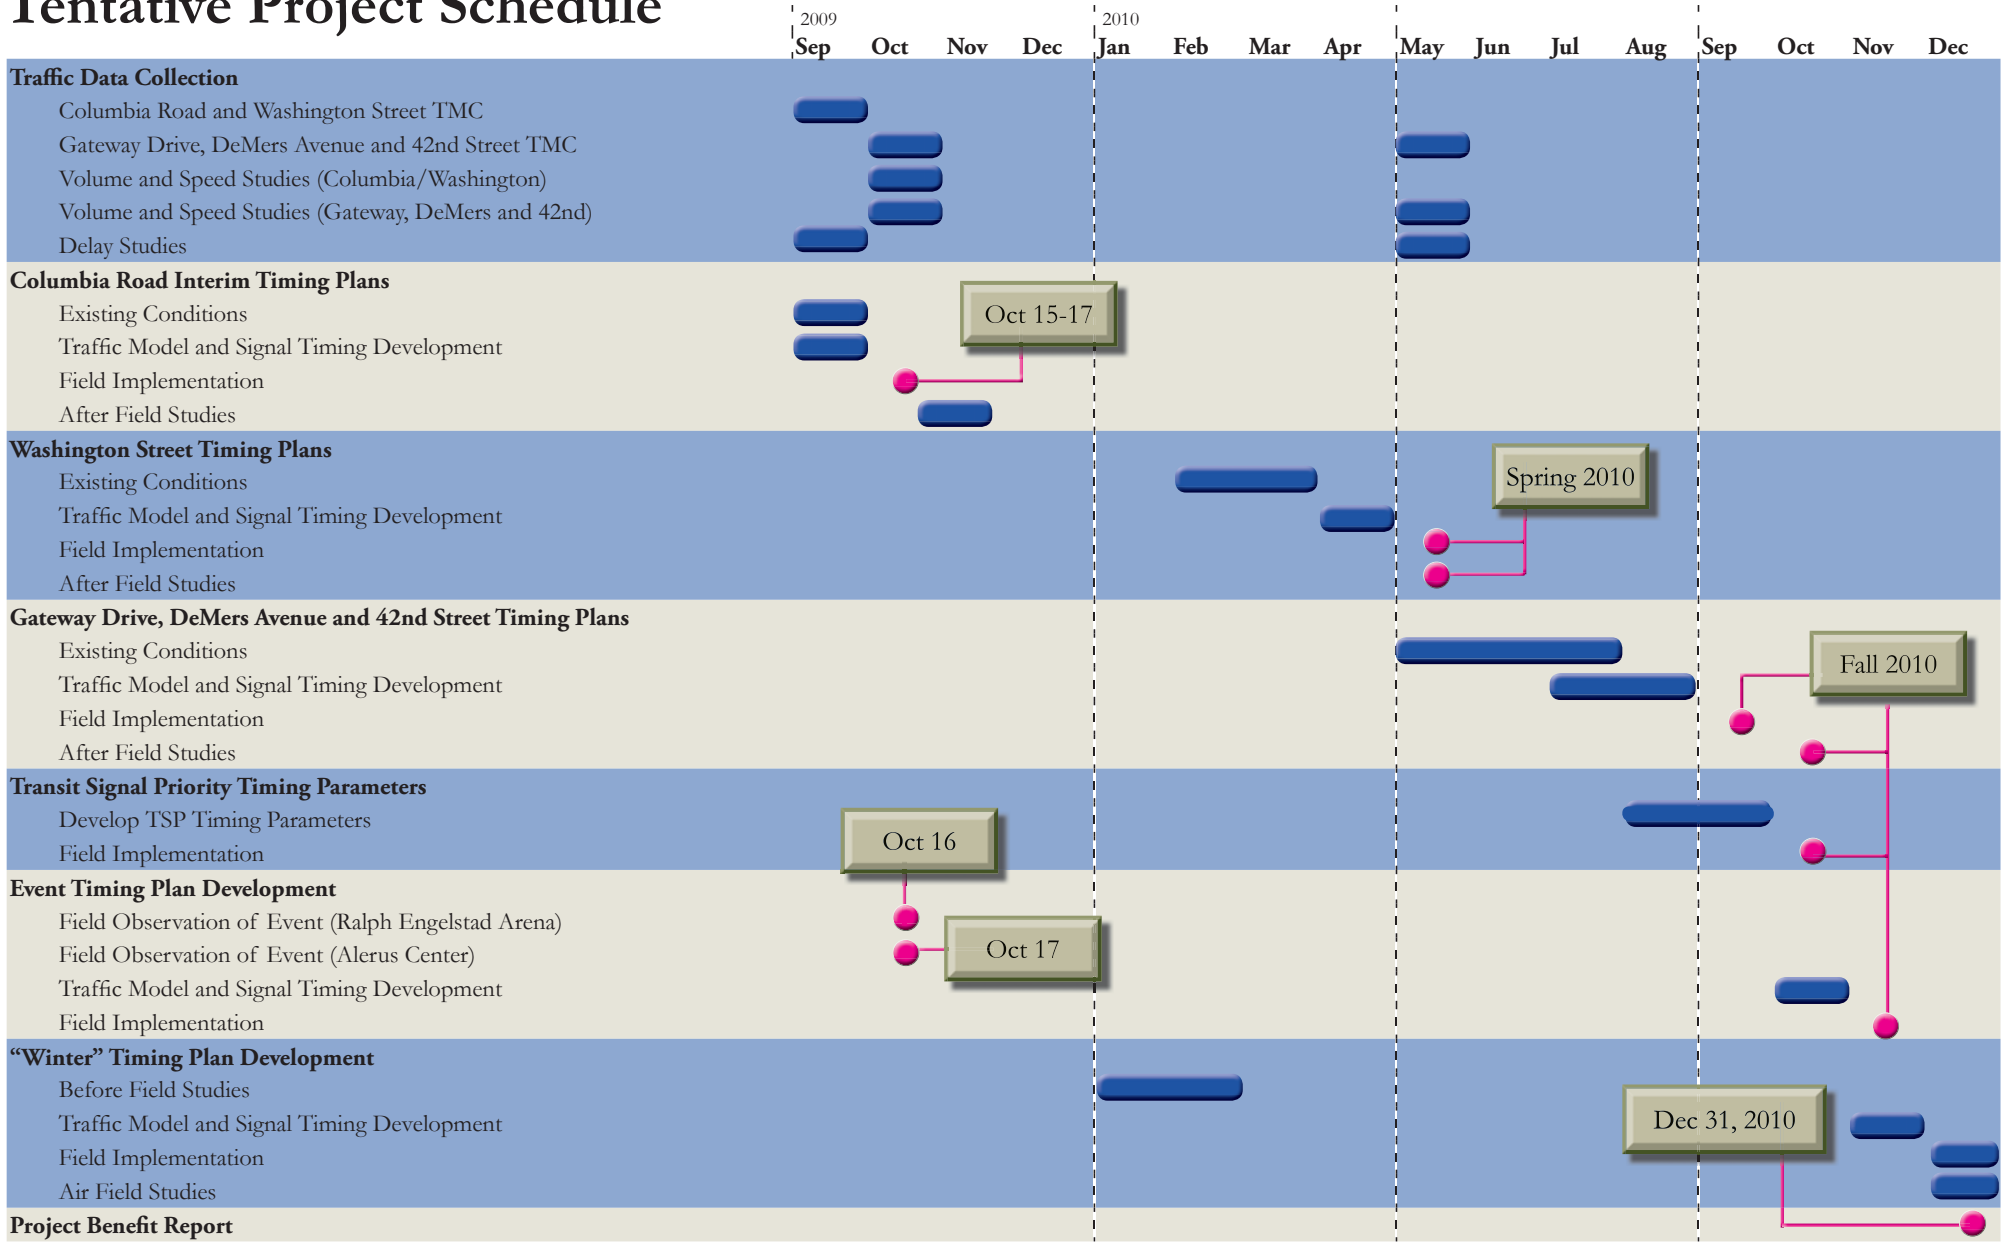

Tentative Project Schedule

TMC= Turning Movement Counts